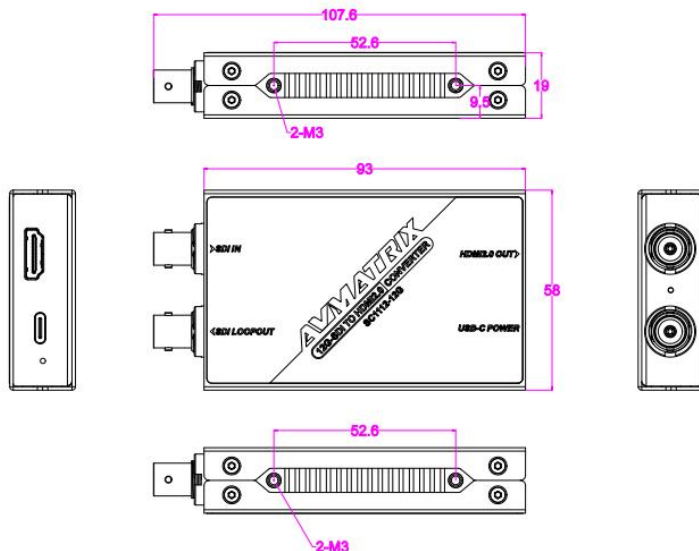

HDMI Color Space and Precision

RGB 4:4:4 8bit
 YCbCr 4:2:2 8bit, 10bit, 12bit
 YCbCr 4:4:4 8bit

HDMI Compliance

CTA-861-G

Power

Power

USB Type-C

Power Consumption

≤4.5W(5V 0.9A)

Voltage Range

5V

Physical Specifications

Dimension

107.6×58×19mm

Net Weight

235g