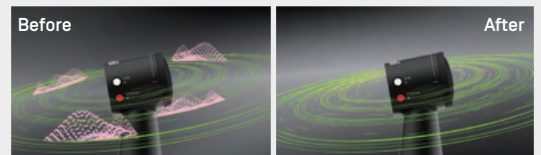

### World's First Speakerphone With Two-Way AI Noise Reduction

VOCAL's noise reduction filters out the noise in your meeting room, as well as the noise on the other end of the conference call.

Upstream AI Noise Reduction Microphone