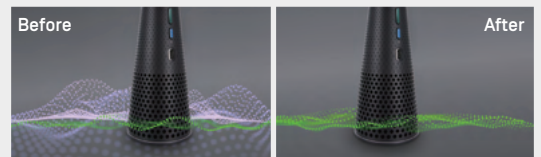

## IPEVO VOCAL

AI Beamforming Bluetooth Speakerphone

### World's First Speakerphone With Two-Way AI Noise Reduction

VOCAL's noise reduction filters out the noise in your meeting room, as well as the noise on the other end of the conference call.

Upstream AI Noise Reduction Microphone

Downstream AI Noise Reduction Speaker