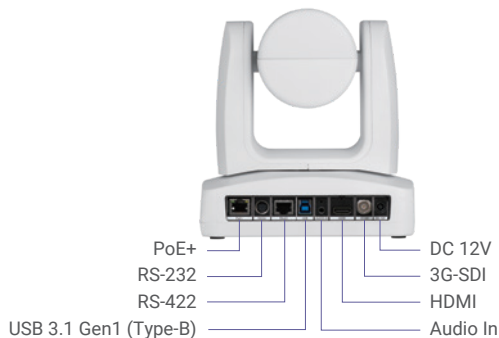

Back

©2023 AVer Information Inc. All rights reserved.
All brand names and logos are trademarks of their respective companies.

Distributor/Dealer