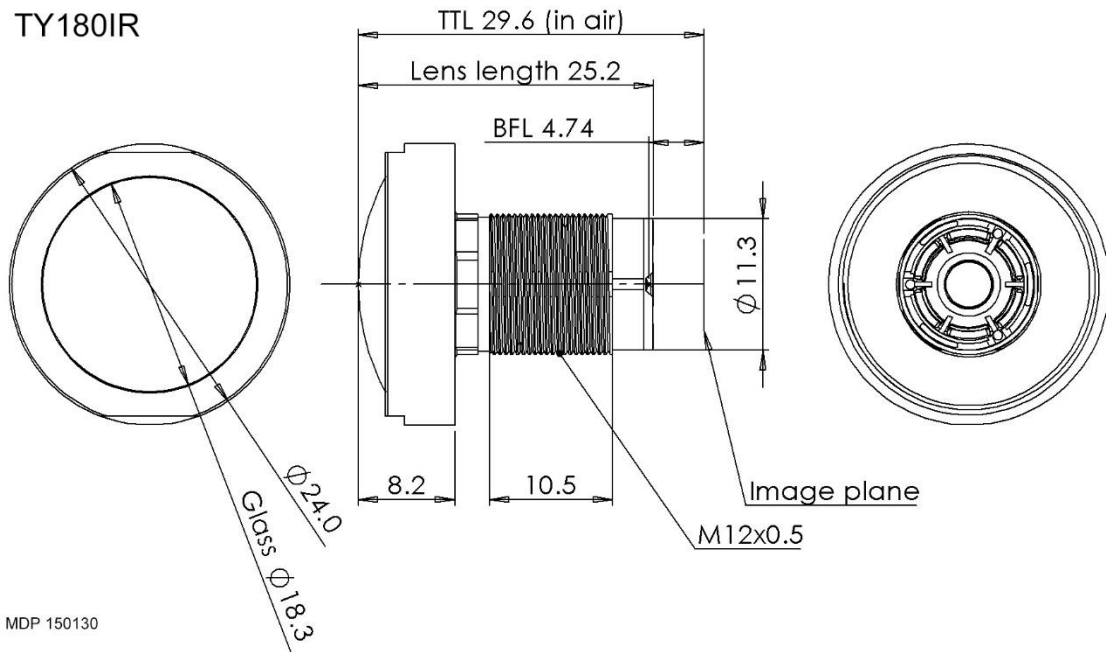

TY180IR

For more information contact

Theia Technologies
info@TheiaTech.com
www.TheiaTech.com
Phone: +1-503-570-3296