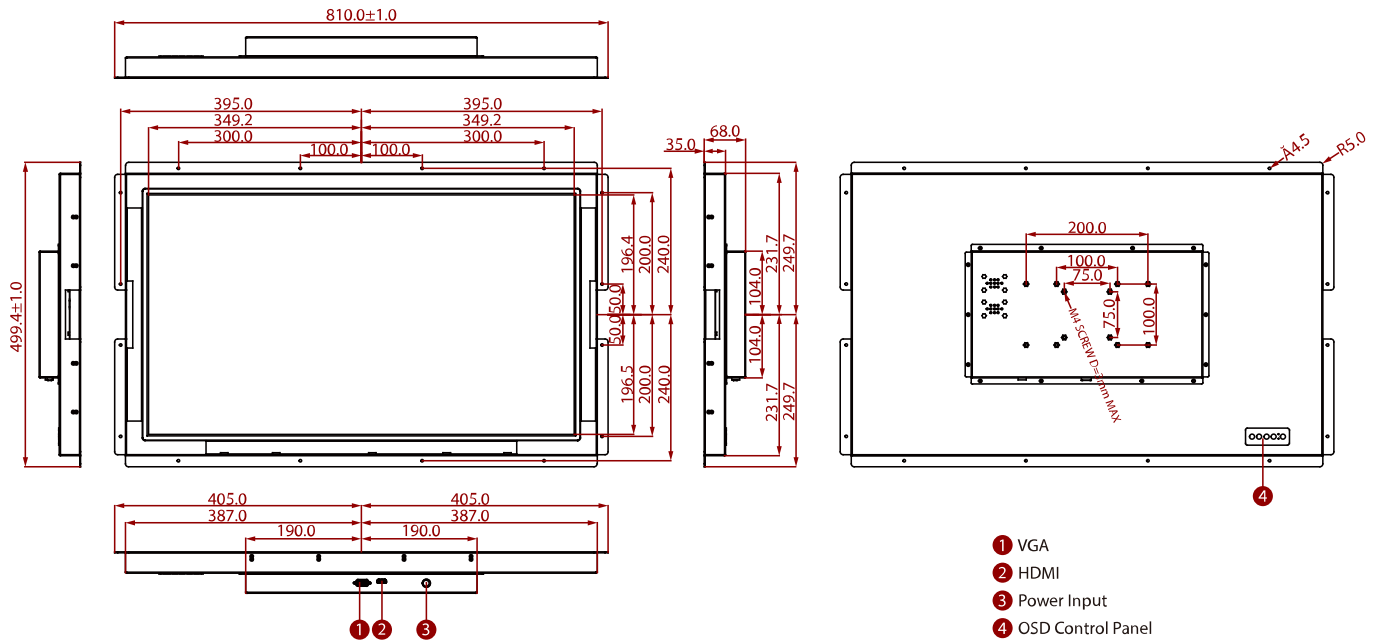

W32L300-OFA3

32" Open Frame Display

KEY FEATURES

- 32", 1920 x 1080
- VGA and HDMI input
- Open Frame
- VESA mount

SPECIFICATIONS

Display	
Resolution	1920x1080
Contrast Ratio	4000:1
Display Color	16.7M Colors
Active Area	698.4 x 392.85 mm
Size	32 inches
Panel Brightness	400 nits
View Angles	89,89,89,89
Touch / Glass	Protection Glass
Environment	
Operating Humidity	10% to 90% (non-condensing)
Storage Temperature	-10~60°C
Operating Temperature	0~50°C
Certification	
Certification	CE, FCC
IO Ports	
USB Port	1 x USB for Touch Screen
Audio	Audio line in (3.5mm) (Optional) 2 x Speaker (Optional)
Video	1 x VGA 1 x HDMI (Optional) 1 x DVI (Optional)
Mechanical	
Dimension	810 x 499.4 x 68 mm
Enclosure	Metal
Mounting	VESA Mount/ Panel Mount
Cooling System	Fanless Design
Accessory	
Accessory	1 x VGA cable 1 x HDMI cable 100~240V AC to DC Adapter Power Cord Manual VESA screws(Varies by product)
Optional Accessory	Remote Controller (Optional,Varies by product)
Power	
Power Rating	24V DC in
Control	
Button	5 Keys: -, +, Power, Esc, Enter

DIMENSIONS UNIT:MM

Winmate W32L300-OFA3

NOTE

1. This is a simplified drawing and some components are not marked in detail.
2. Please contact our sales representative if you need further product information.
3. All specifications are subject to change without prior notice.
4. The product shown in this datasheet is a standard model. For diagrams that contain customized or optional I/O, please contact the Winmate Sales Team for more information.