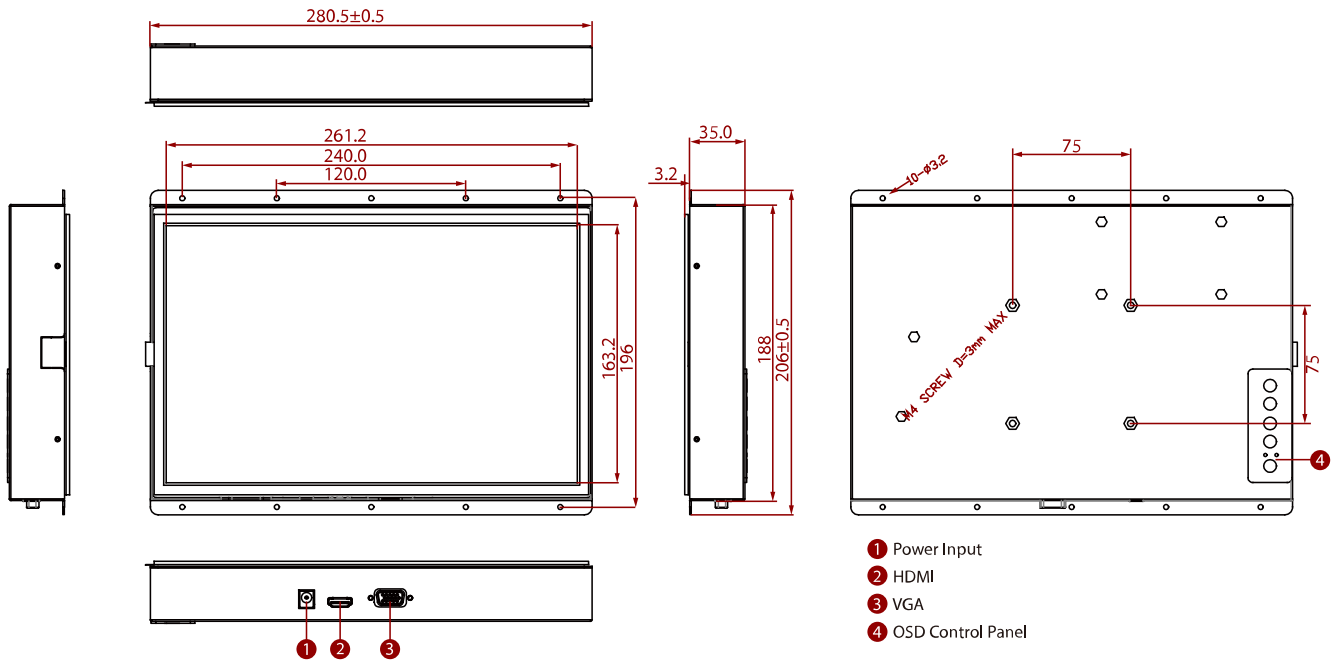

W12L100-OFM9

12.1" Open Frame Display

KEY FEATURES

- 12.1", 1280 x 800
- VGA and HDMI input
- Open frame
- VESA mount

SPECIFICATIONS

Display	
Resolution	1280x800
Contrast Ratio	1000:1
Display Color	16.2M Colors
Active Area	261.12x163.2 mm
Size	12.1 inches
Panel Brightness	400 nits
View Angles	88,88,88,88
Touch / Glass	Resistive Touch Screen (Optional) Protection Glass w/o Touch Function (Optional) SAW Touch (Surface Acoustic Wave) (Optional)
Environment	
Operating Humidity	10% to 90% (non-condensing)
Storage Temperature	-10~60°C
Operating Temperature	0~50°C
Certification	
Certification	CE, FCC
IO Ports	
USB Port	1 x USB for Touch Screen
Audio	Audio line in (3.5mm) (Optional) 2 x Speaker (Optional)
Video	1 x VGA 1 x HDMI (Optional) 1 x DVI (Optional)
Accessory	
Accessory	1 x VGA cable 1 x HDMI cable 100~240V AC to DC Adapter Power Cord Manual VESA screws(Varies by product)
Optional Accessory	Remote Controller (Optional,Varies by product)
Power	
Power Rating	12V DC input
Control	
Button	5 Keys: -, +, Power, Esc, Enter

DIMENSIONS UNIT:MM

Winmate W12L100-OFM9

NOTE

1. This is a simplified drawing and some components are not marked in detail.
2. Please contact our sales representative if you need further product information.
3. All specifications are subject to change without prior notice.
4. The product shown in this datasheet is a standard model. For diagrams that contain customized or optional I/O, please contact the Winmate Sales Team for more information.