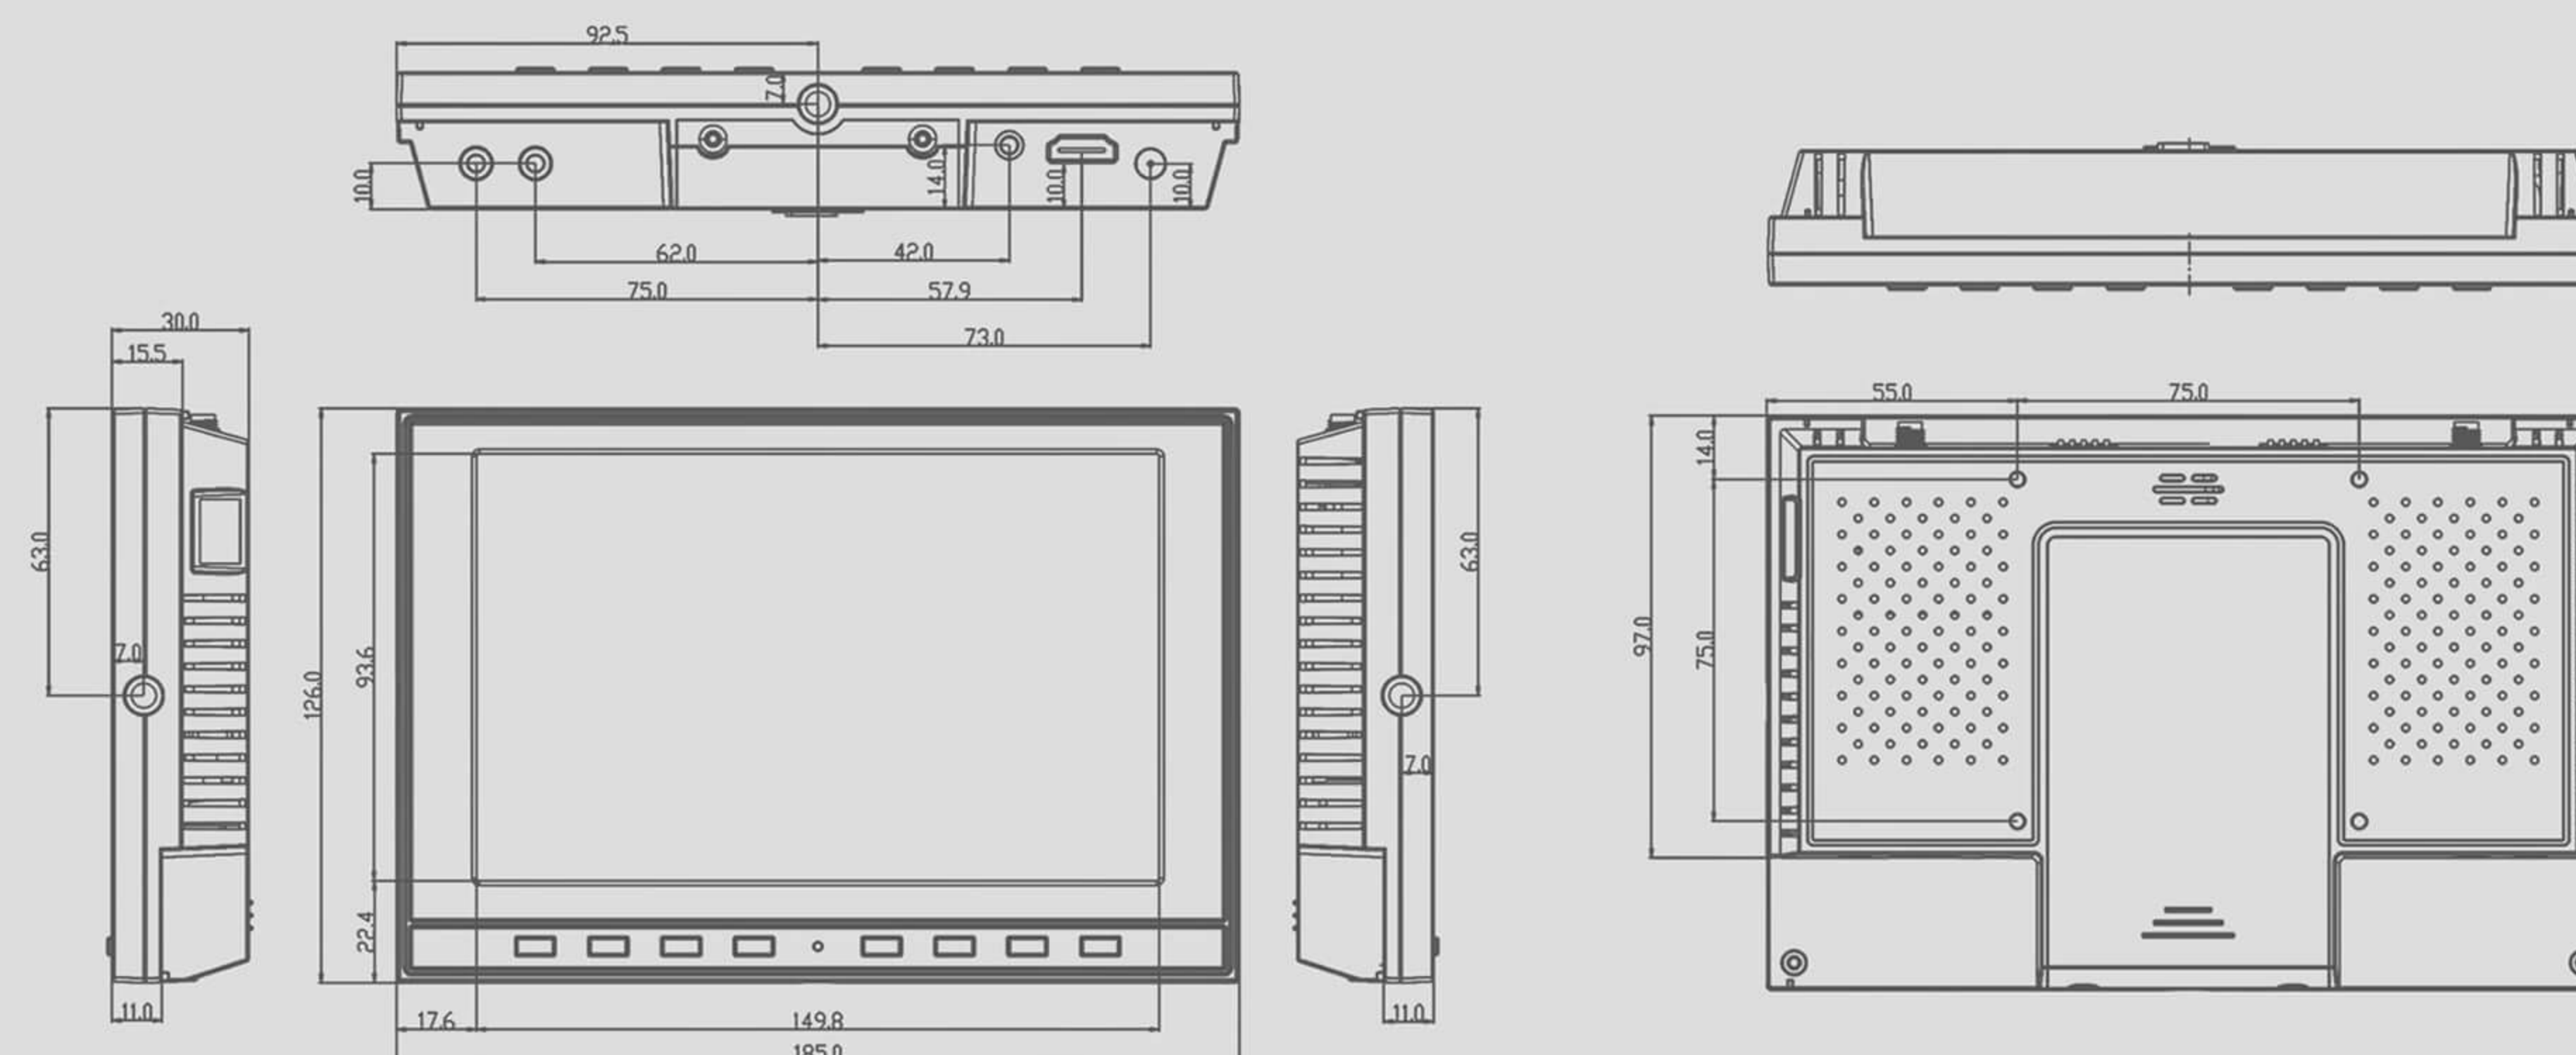

## OUTLINE DIMENSION

## SPECIFICATIONS / ACCESSORIES

DISPLAY	Panel	7" IPS
	Physical Resolution	1280×800
	Aspect Ratio	16:9
	Brightness	400cd/m <sup>2</sup>
	Contrast	800:1
INPUT OUTPUT	Viewing Angle	178°/178° (H/V)
	HDMI	1
	AV	1
	AV	1
	Speaker	1
AUDIO	Ear Phone Slot	1
	Full HD	1080p (60/59.94/50/30/29.97/25/24 /23.98/23.976/24sF)
HDMI FORMAT	HD	1080i (60/59.94/50) 1035i (60/59.94)
	SD	720p (60/59.94/50/30/29.97/25) 576p (50) 576i (50) 480p (60/59.94) 486i (60/59.94)
	Current	580mA
	Input Voltage	DC 7-24V
	Battery	Built-in 2600mAh battery
POWER	Battery Plate (optional)	V-mount / Anton Bauer mount / F970 / QM91D / DU21 / LP-E6
	Power Consumption	≤7W
ENVIRONMENT	Operating Temperature	-20℃ ~ 60℃
	Storage Temperature	-30℃ ~ 70℃
DIMENSION	Color	Black
	Dimension(LWD)	185×126×30 mm
	Weight	360g