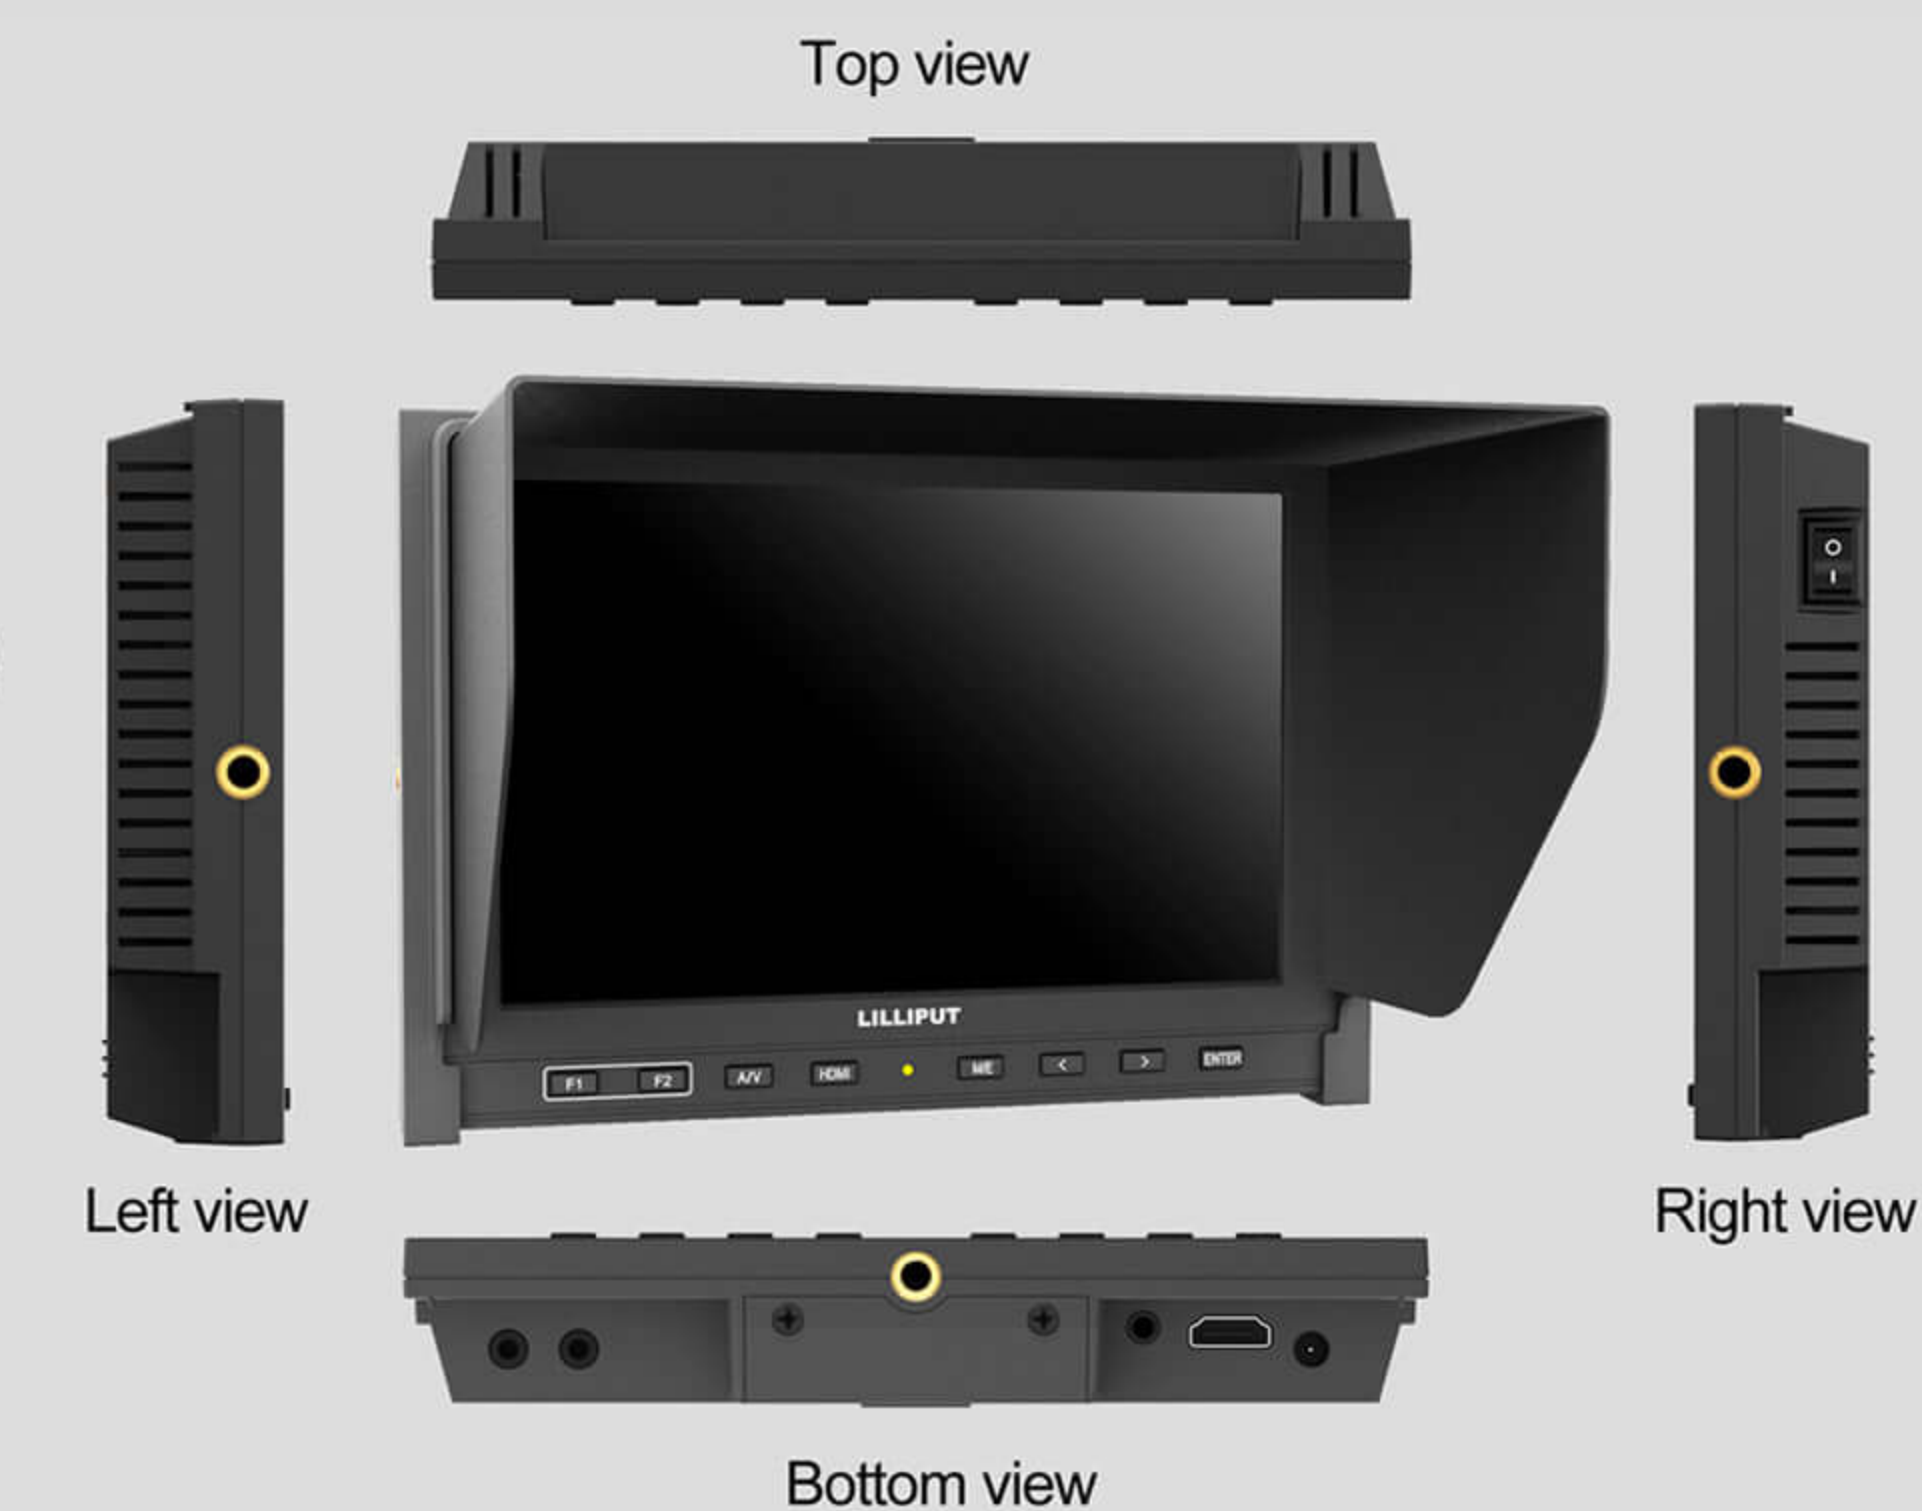

# CAMERA-TOP MONITOR

## WITH HDMI & AV INPUT

339

Specific Monitor by LILLIPUT with Broadcast Quality for DSLR & Full HD Camcorder  
Application for Taking Photos & Making Movies. Strongly Recommend for DSLR Fans & Directors!

LILLIPUT®

- ▶ High resolution: 1280×800
- ▶ High contrast: 800:1
- ▶ High brightness: 400cd/m<sup>2</sup>
- ▶ Built-in battery & battery level
- ▶ HDMI & AV inputs
- ▶ Foldable sun shade

## SPECIFICATIONS / ACCESSORIES

DISPLAY	Panel	7" IPS
	Physical Resolution	1280×800
	Aspect Ratio	16:9
	Brightness	400cd/m <sup>2</sup>
	Contrast	800:1
INPUT OUTPUT	Viewing Angle	178°/178° (H/V)
	HDMI	1
	AV	1
	AV	1
	Speaker	1
AUDIO	Ear Phone Slot	1
	Full HD	1080p (60/59.94/50/30/29.97/25/24 /23.98/23.976/24sF)
HDMI FORMAT	HD	1080i (60/59.94/50) 1035i (60/59.94)
	SD	720p (60/59.94/50/30/29.97/25) 576p (50) 576i (50) 480p (60/59.94) 486i (60/59.94)
	Current	580mA
	Input Voltage	DC 7-24V
	Battery	Built-in 2600mAh battery
POWER	Battery Plate (optional)	V-mount / Anton Bauer mount / F970 / QM91D / DU21 / LP-E6
	Power Consumption	≤7W
ENVIRONMENT	Operating Temperature	-20℃ ~ 60℃
	Storage Temperature	-30℃ ~ 70℃
DIMENSION	Color	Black
	Dimension(LWD)	185×126×30 mm
	Weight	360g