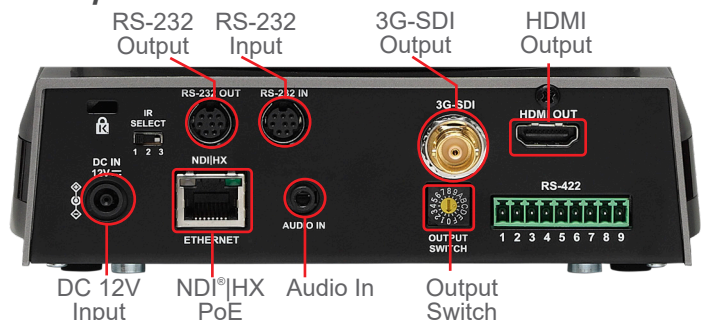

I/O Connections

Lumens®

Lumens Integration, Inc.
4116 Clipper Court
Fremont, CA, 94538
Phone: +1-866-600-0988
Fax: +1-510-252-1389

Lumens Europe
De Nayerstraat 17 9470
Denderleeuw Belgium
Phone: +32-473-58-38-95
Fax: +32-2-452-76-00

www.MyLumens.com