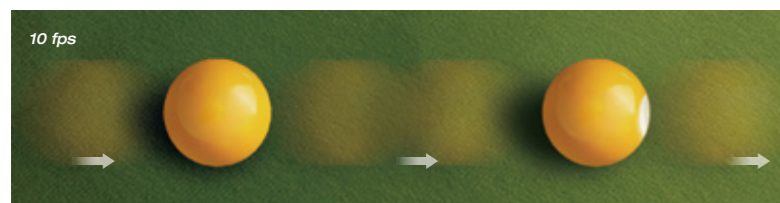

## Full Frame Rate at 1.3 Megapixel

The frame rate of traditional megapixel cameras are limited to only 10~15 fps due to hardware limitations. However, the IP8151/51P are able to transmit 1.3 Megapixel resolution video at 30 fps compressed with H.264. The ability to view and record at a full frame rate brings many potential benefits. For example, if an object or person passes through the camera view at a high speed, a 10 fps camera might only capture 1 frame including the target, making identification difficult if that frame does not contain adequate information. However, under the same circumstances, an IP8151/51P can capture 3 frames of the target, including details at multiple instances when the event occurs.