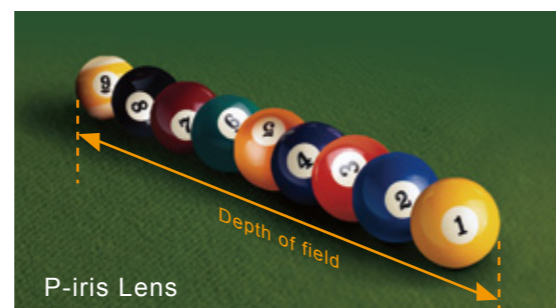

Enhanced Clarity

The benefits of P-iris Lens (IP8151P only):

- Configurable iris
- Applicable depth of field
- Optimal image quality