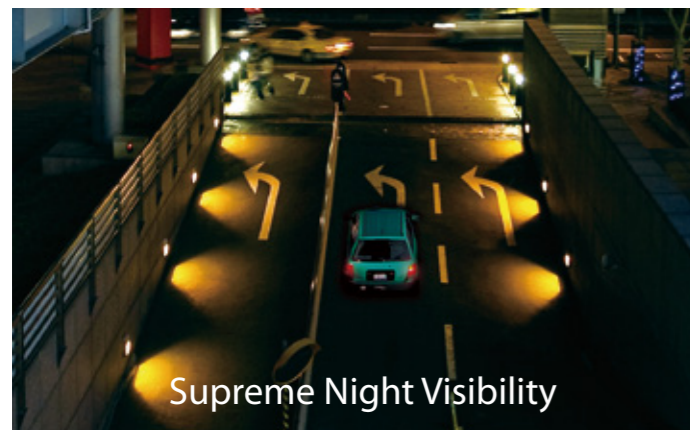

Supreme Night Visibility

SONY's Exmor™, the most well known back-illuminated CMOS technology, has been used in consumer electronics such as digital cameras and digital camcorders and has proven to be a great success in capturing video in low light conditions. Thus, VIVOTEK IP8151/51P, which feature this sensor specifically designed for the security market, can surpass the performance of traditional cameras in low light environments. Traditionally, megapixel cameras require more light to achieve the picture clarity for object identification. With 1.3 megapixel being the most popular megapixel camera standard today, VIVOTEK has explored how to achieve better image quality and usability through integration of the latest technologies.

SUPREME
A NEW DEFINITION OF HD

*Exmor is a trademark of Sony.

Full Frame Rate at 1.3 Megapixel

The frame rate of traditional megapixel cameras are limited to only 10~15 fps due to hardware limitations. However, the IP8151/51P are able to transmit 1.3 Megapixel resolution video at 30 fps compressed with H.264. The ability to view and record at a full frame rate brings many potential benefits. For example, if an object or person passes through the camera view at a high speed, a 10 fps camera might only capture 1 frame including the target, making identification difficult if that frame does not contain adequate information. However, under the same circumstances, an IP8151/51P can capture 3 frames of the target, including details at multiple instances when the event occurs.