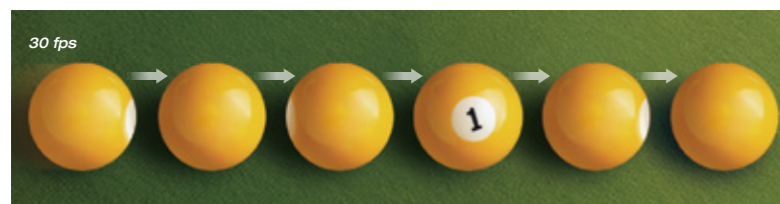

## Full Frame Rate at 1.3 Megapixel

The frame rate of traditional megapixel cameras are limited to only 10~15 fps due to hardware limitations. However, the IP8151/51P are able to transmit 1.3 Megapixel resolution video at 30 fps compressed with H.264. The ability to view and record at a full frame rate brings many potential benefits. For example, if an object or person passes through the camera view at a high speed, a 10 fps camera might only capture 1 frame including the target, making identification difficult if that frame does not contain adequate information. However, under the same circumstances, an IP8151/51P can capture 3 frames of the target, including details at multiple instances when the event occurs.