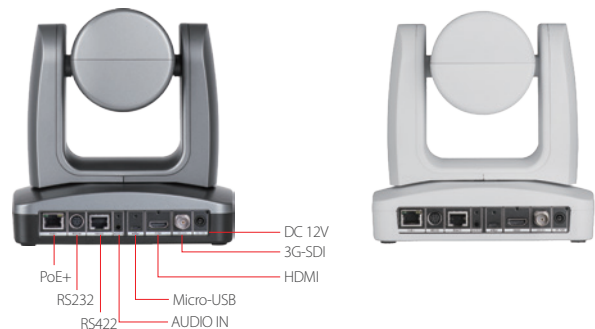

Back Panel

©2021 AVer Information Inc. All rights reserved.
All brand names and logos are trademarks of their respective companies.

Distributor/Dealer