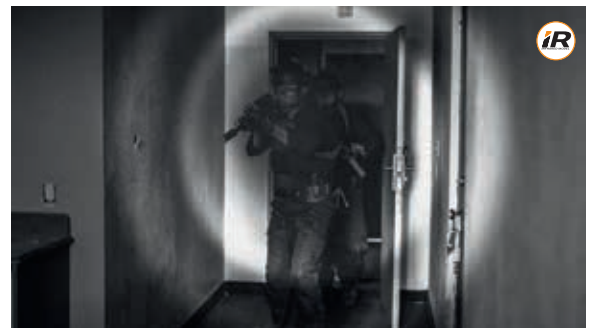

PERFORMANCE IN ZERO VISIBLE LIGHT USING IR ILLUMINATION

- Cannot capture IR illumination*

- Only MOHOC® IR captures IR illumination*
- Records in black and white

*Both images shot in darkness with Surefire® IR Scout Light®