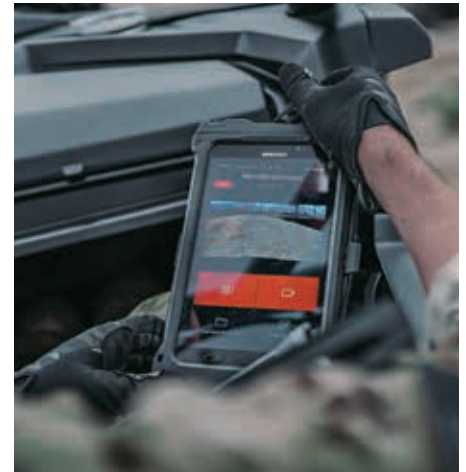

MOHOC APP ENABLES TEAMMATES AND COMMANDERS TO VIEW VIDEO REMOTELY

MOHOC® LASO™ SPECIFICATIONS	
WIDTH	190mm/3.5in
HEIGHT	106mm/4.2in
DEPTH	445m/1.8in
WEIGHT PER UNIT	187grams /6.6oz
WIRELESS	WiFi 802.11 b/g/n, 2.4GHz
VIEWING PLATFORM	MOHOC® iOS & Android apps
VIDEO STREAMING RESOLUTION	240p
MAX DISTANCE BETWEEN TRANSMITTER AND RECEIVER	200m/650ft line-of-sight
BATTERY	Up to 10 hours life, 2500mAh, removable and replaceable, charge by micro USB (included)
LED BATTERY INDICATOR	Blue = Power on, Blinking Red = charging, Solid Red =Full charge
WATER RESISTANCE	Rain and splashes
DURABILITY	1m/3.3ft drop test
ATTACHMENT	MOLLE compatible
KIT INCLUDES	LASO™ Transmitter, LASO™ Viewer, 2 batteries, 2 micro USB charging cables, and Quick Start Guide